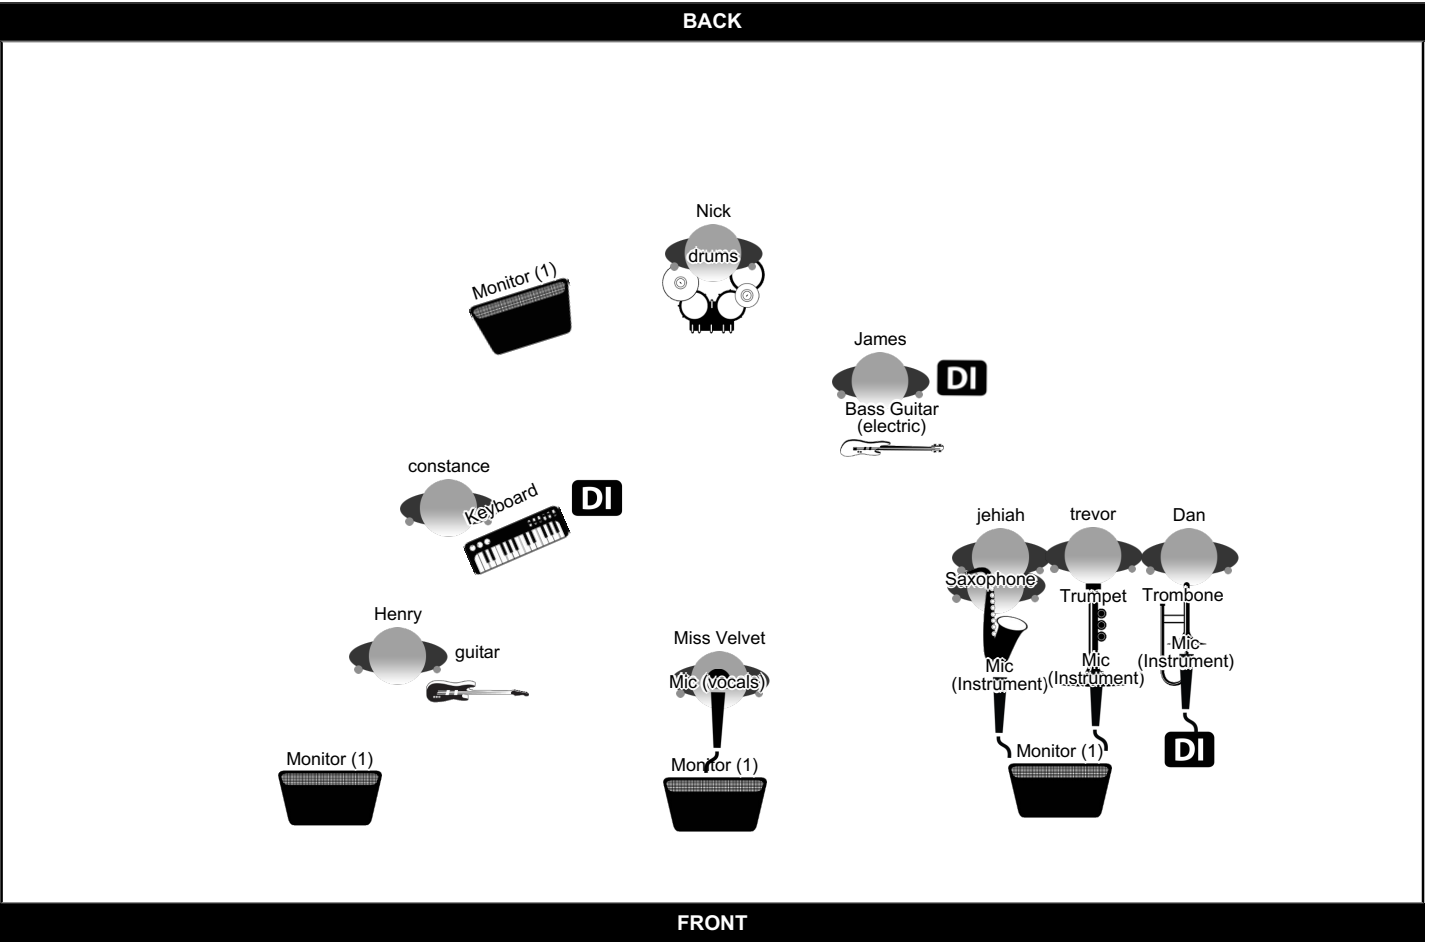

Miss Velvet (SURFLODGE)

Made using:
MyStagePlan

<http://missvelvetandthebluewolf.com>

Contact: Constance Hauman (917 834 3838 / lulucph@aol.com)

Extra Info

Miss Velvet uses a Shure beta 58 vocal mic on round stand

- 1 AMPEG B-15 Bass combo
- 1 FENDER '65 Reissue Twin Case, AC, footswitch
- 6 Meyer UM-1P Powered Wedges 002 13379337, AC Cable
- 1 Quick-Lok 1-tier Key Stand
- 1 Set of Premium Drums (DW, Pearl Masters, etc) 20" Kick, 14" SNR, 10" RT, 12" RT, 15" or 16" FT, 16" Crash, 18" Crash, 20" Ride, 14" HH (ZILDJIAN K DARK or Sabian HHX)
- All Hardware Drums, Kick pedal, Cymbals
- Monitor 4 Drums mix 4
- Monitor 3 Guitar and Keys Mix 2
- Monitor 2 Vocals Mix 3
- Monitor 1 Horns Mix 1

Monitor Groups

Group	Soundmix
Group 1	Drums Monitor 4

Miss Velvet (SURFLODGE)

Contact: Constance Hauman (917 834 3838 / lulucph@aol.com)

Line Up

Name	Instrument
Jehiah	Keyboard, Saxophone, Mic (Instrument)
Trevor	Trumpet, Mic (Instrument)
Dan	Trombone, Mic (Instrument)
Constance	Keyboard
Henry	Guitar
Miss Velvet	Mic (Vocals)
James	Bass Guitar (Electric)
Nick	Drums